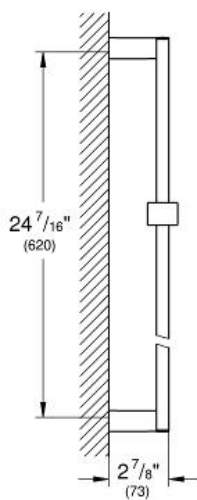

EUPHORIA CUBE  
24" Shower Bar  
MODEL # 27892000

*Pure Freude an Wasser*

GROHE America, Inc | 200 North Gary Avenue, Suite G, Roselle, IL 60172  
Phone: +1 (800) 444-7643 | Fax: +1 (800) 225-2778 | us-customerservice@grohe.com

**Product Description:**

**24" Shower Bar**

**Standard Specification:**

- With wall holders, glide element and swivel holder
- **GROHE StarLight®** finish

**Applicable Codes & Standards:**

- Energy Policy Act of 1992
- ASME A112.18.1/CSA B125.1