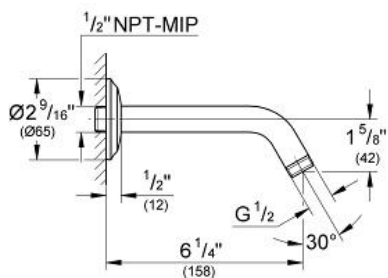

SEABURY
Shower Arm 6 1/4" NPT
MODEL # 27011

Pure Freude an Wasser

GROHE

GROHE America, Inc | 200 North Gary Avenue, Suite G, Roselle, IL 60172
Phone: +1 (800) 444-7643 | Fax: +1 (800) 225-2778 | us-customerservice@grohe.com

Product Description:
Shower Arm 6 1/4" NPT

Standard Specification:

- Escutcheon
- 1/2" Connection thread
- GROHE StarLight® finish

Applicable Codes & Standards:

- Energy Policy Act of 1992
- ASME A112.18.1/CSA B125.1