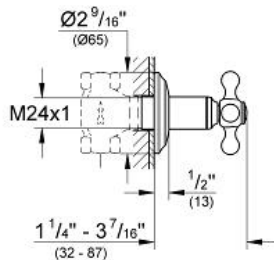

**Product Description:**  
Concealed Valve Exposed Part

**Standard Specification:**

- For use with Rough-In Valve (29 273) (1/2" NPT) or (29 274) (3/4" NPT)
- For color matching handle/lift rod caps to replace the standard white caps, see item (45 952)
- **GROHE StarLight®** finish

**Applicable Codes & Standards:**

- Energy Policy Act of 1992
- ASME A112.18.1/CSA B125.1

**Color:**

- 19827 000 chrome
- 19827 BE0 sterling / brilliant nickel
- 19827 EN0 brushed nickel
- 19827 ZB0 oil rubbed bronze