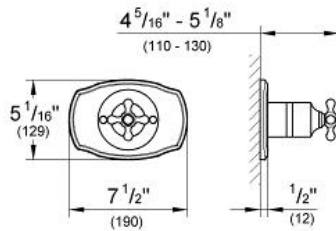

SEABURY
Pressure Balance Valve Trimset
MODEL # 19707

Pure Freude an Wasser

GROHE America, Inc | 200 North Gary Avenue, Suite G, Roselle, IL 60172
Phone: +1 (800) 444-7643 | Fax: +1 (800) 225-2778 | us-customerservice@grohe.com

Product Description:
Pressure Balance Valve Trimset

Standard Specification:

- For color matching handle/lift rod caps to replace the standard white caps, see item (45 952)
- **GROHE StarLight®** finish
- For use with Grohsafe Rough-In Valve (35 015)

Applicable Codes & Standards:

- Energy Policy Act of 1992
- ASME A112.18.1/CSA B125.1

Color:

- 19707 000 chrome
- 19707 BE0 sterling / brilliant nickel
- 19707 EN0 brushed nickel
- 19707 ZB0 oil rubbed bronze