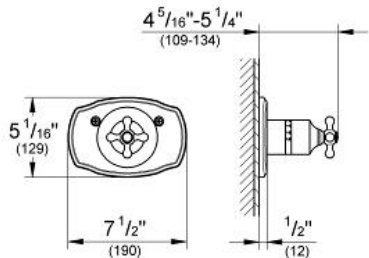

Product Description:
Central Thermostatic Mixer

Standard Specification:

- For use with 3/4" Thermostatic Rough-In Valve 34 124
- Only useable with separate shut-off valves

Applicable Codes & Standards:

- Energy Policy Act of 1992
- NSF 61
- ASME A112.18.1/CSA B125.1