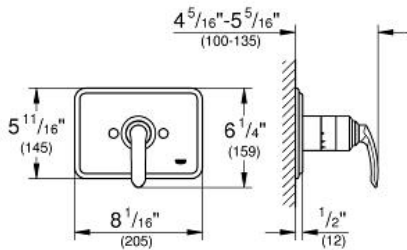

TALIA
Pressure Balance Valve Trimset
MODEL # 19264

Pure Freude an Wasser

GROHE America, Inc | 200 North Gary Avenue, Suite G, Roselle, IL 60172
Phone: +1 (800) 444-7643 | Fax: +1 (800) 225-2778 | us-customerservice@grohe.com

ADA

Product Description:
Pressure Balance Valve Trimset

Standard Specification:

- Talia Volo lever handle
- GROHE StarLight® finish

Applicable Codes & Standards:

- Energy Policy Act of 1992
- ASME A112.18.1/CSA B125.1
- ICC/ANSI A117.1