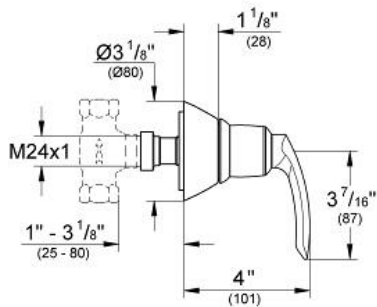

ADA

Product Description:
Concealed Valve Exposed Part

Standard Specification:

- For GROHE concealed valves 1/2", 3/4", 1"
- Adjustable installation depth: 3/4" - 3 1/8" (20-80 mm)
- Talia Volo lever handle
- GROHE StarLight® finish

Applicable Codes & Standards:

- Energy Policy Act of 1992
- ASME A112.18.1/CSA B125.1
- ICC/ANSI A117.1

Color:

- 19262 000 chrome
- 19262 EN0 brushed nickel