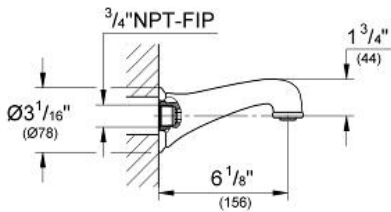

**Product Description:**  
Bath Spout 6"

**Standard Specification:**

- Wall mount
- 3/4" connection thread
- Sistra flow straightener
- GROHE StarLight® finish

**Applicable Codes & Standards:**

- Energy Policy Act of 1992
- ASME A112.18.1/CSA B125.1