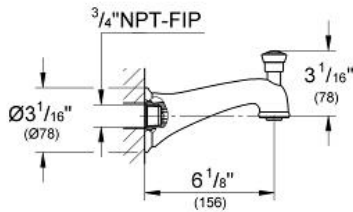

**Product Description:**  
Bath spout with diverter 6"

**Standard Specification:**

- Wall mount
- 3/4" connection thread
- For matching handle caps to replace the standard white caps see item (45 953)
- GROHE StarLight® finish